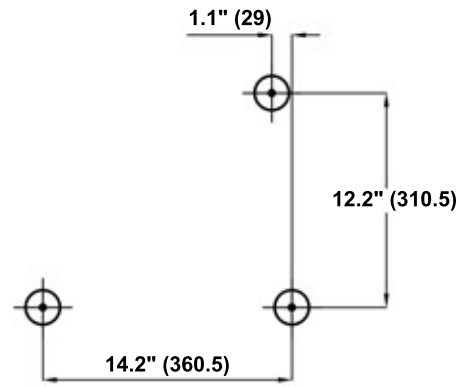

Rev No	Revision note	Date	Signature

NEMA 215TC, 10HP

	Date	Part Number	Description	Unit
	9/5/2014	264376	S10C-N Vacuum Pump	IN (mm)