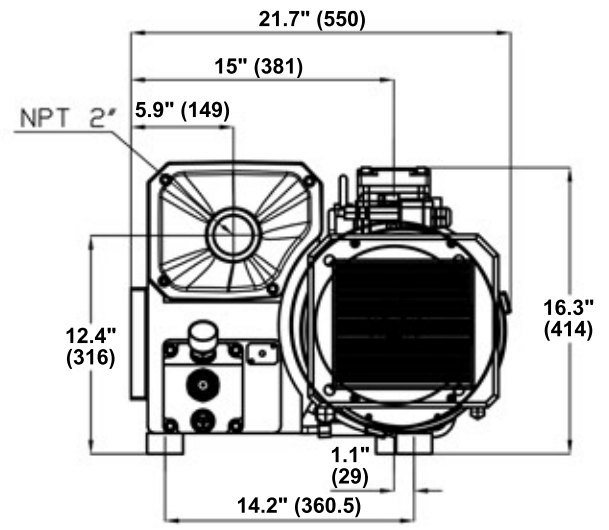

Rev No	Revision note	Date	Signature

NEMA 215TC, 10HP

	Date	Part Number	Description	Unit
	9/5/2014	264376	S10C-N Vacuum Pump	IN (mm)