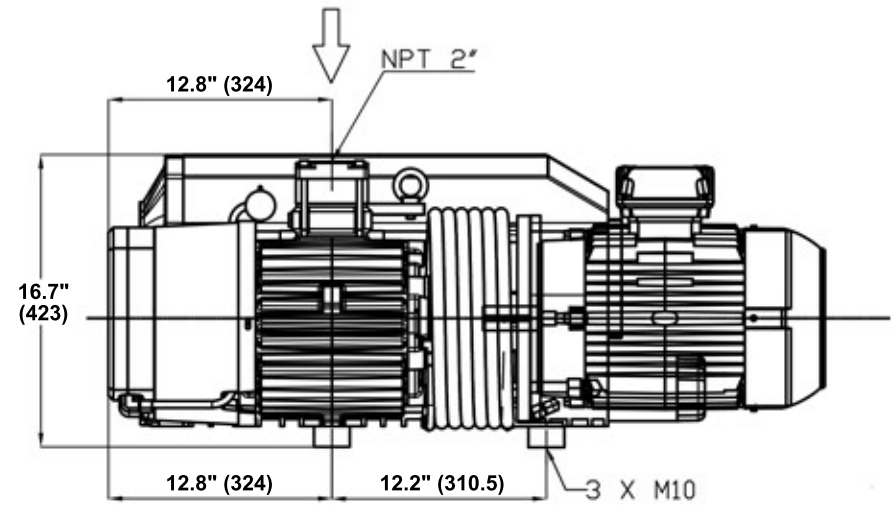

Rev No	Revision note	Date	Signature

NEMA 215TC, 10HP

	Date	Part Number	Description	Unit
	9/5/2014	264376	S10C-N Vacuum Pump	IN (mm)