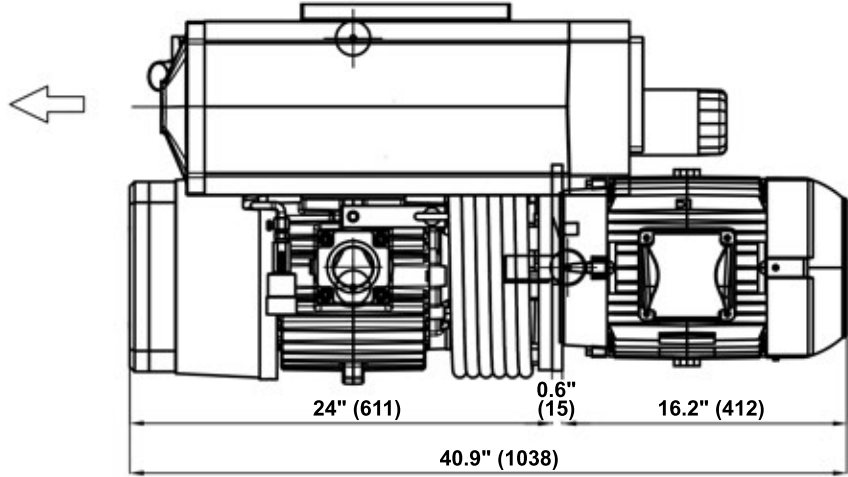

Rev No	Revision note	Date	Signature

NEMA 215TC, 10HP

	Date	Part Number	Description	Unit
	9/5/2014	264376	S10C-N Vacuum Pump	IN (mm)